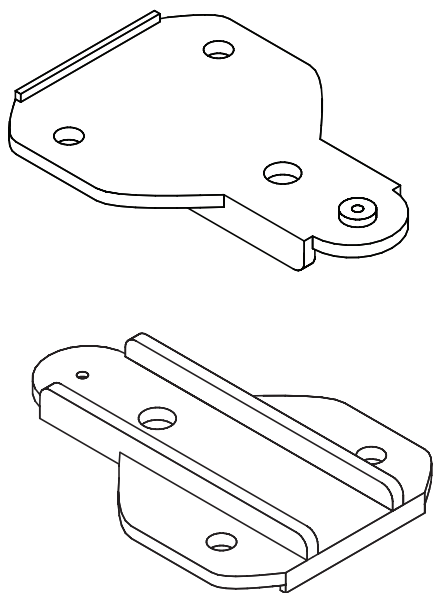

NAME:
Support catch side mount

PAGE:
1 of 2

DESCRIPTION:
The side mount support catch is for standard 2 door corner units.
Suits System 32 and face frame cabinets

NAME:

Support catch - Keeper Adaptor Plate

PAGE:

2 of 2

DESCRIPTION:

The Keeper Adaptor Plate is for standard 2 door corner units using face frame construction.