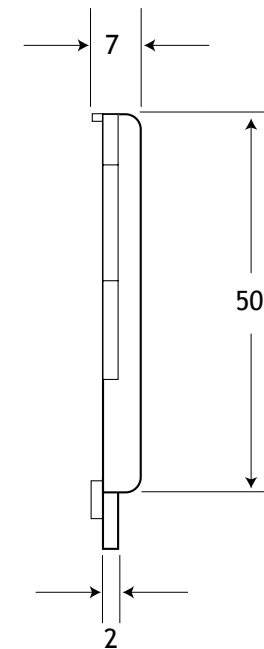

NAME:
Support catch side mount

PAGE:
1 of 2

DESCRIPTION:
The side mount support catch is for standard 2 door corner units.
Suits System 32 and face frame cabinets

NAME:

Support catch - Keeper Adaptor Plate

PAGE:

2 of 2

DESCRIPTION:

The Keeper Adaptor Plate is for standard 2 door corner units using face frame construction.