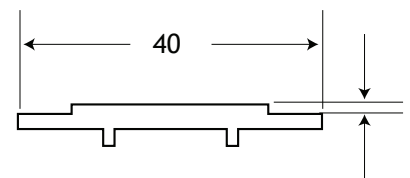

NAME:
Support catch side mount

PAGE:
1 of 2

DESCRIPTION:
The side mount support catch is for standard 2 door corner units.
Suits System 32 and face frame cabinets

NAME:

Support catch - Keeper Adaptor Plate

PAGE:

2 of 2

DESCRIPTION:

The Keeper Adaptor Plate is for standard 2 door corner units using face frame construction.