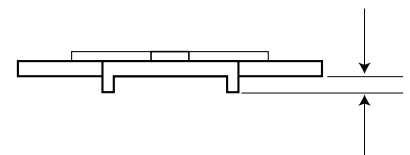

NAME:
Support catch side mount

PAGE:
1 of 2

DESCRIPTION:
The side mount support catch is for standard 2 door corner units.
Suits System 32 and face frame cabinets

NAME:

Support catch - Keeper Adaptor Plate

PAGE:

2 of 2

DESCRIPTION:

The Keeper Adaptor Plate is for standard 2 door corner units using face frame construction.