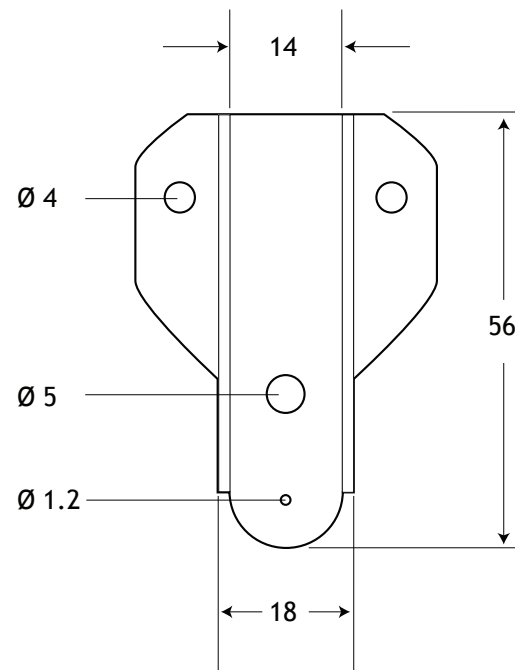

NAME:
Support catch side mount

PAGE:
1 of 2

DESCRIPTION:
The side mount support catch is for standard 2 door corner units.
Suits System 32 and face frame cabinets

NAME:

Support catch - Keeper Adaptor Plate

PAGE:

2 of 2

DESCRIPTION:

The Keeper Adaptor Plate is for standard 2 door corner units using face frame construction.