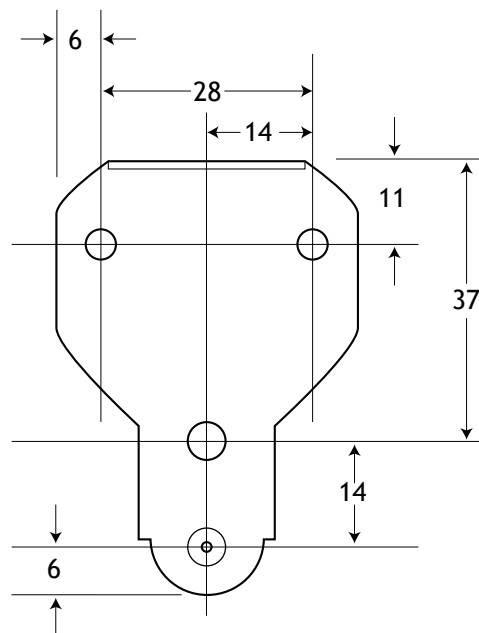

NAME:
Support catch side mount

PAGE:
1 of 2

DESCRIPTION:
The side mount support catch is for standard 2 door corner units.
Suits System 32 and face frame cabinets

NAME:

Support catch - Keeper Adaptor Plate

PAGE:

2 of 2

DESCRIPTION:

The Keeper Adaptor Plate is for standard 2 door corner units using face frame construction.